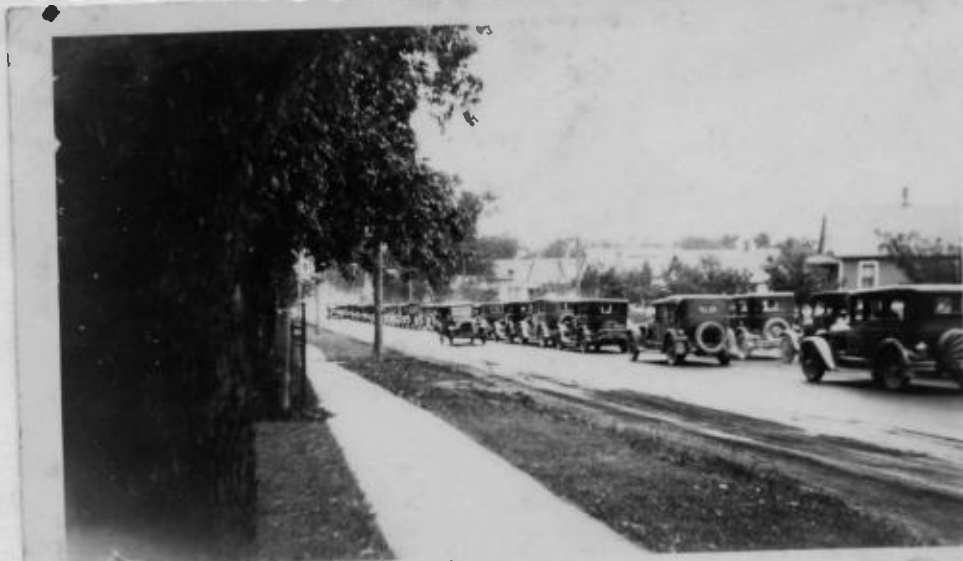

Dec 27, 1926

Ruins of Union Hotel
Dec 12, 1926

Ruins of Union Hotel
Dec 27, 1926

WW Memorial behind
AmVets on Milwaukee!
early 1950's-1970

July 5, 1927

July 5 1927

July 5, 1927

Walt Whitman Elm School
Wheeling Community
Festival - Aug 18, 1928

Wheeling Community
Festival Aug 18, 1928

Wheeling Community
Festival Aug. 18, 1928

Wheeling Day 1942

Wheeling Day
1942

Wheeling Community
Festival Aug 18, 1948

Wheeling Day
1942

July 4, 1985
Sam DaTillo Driving